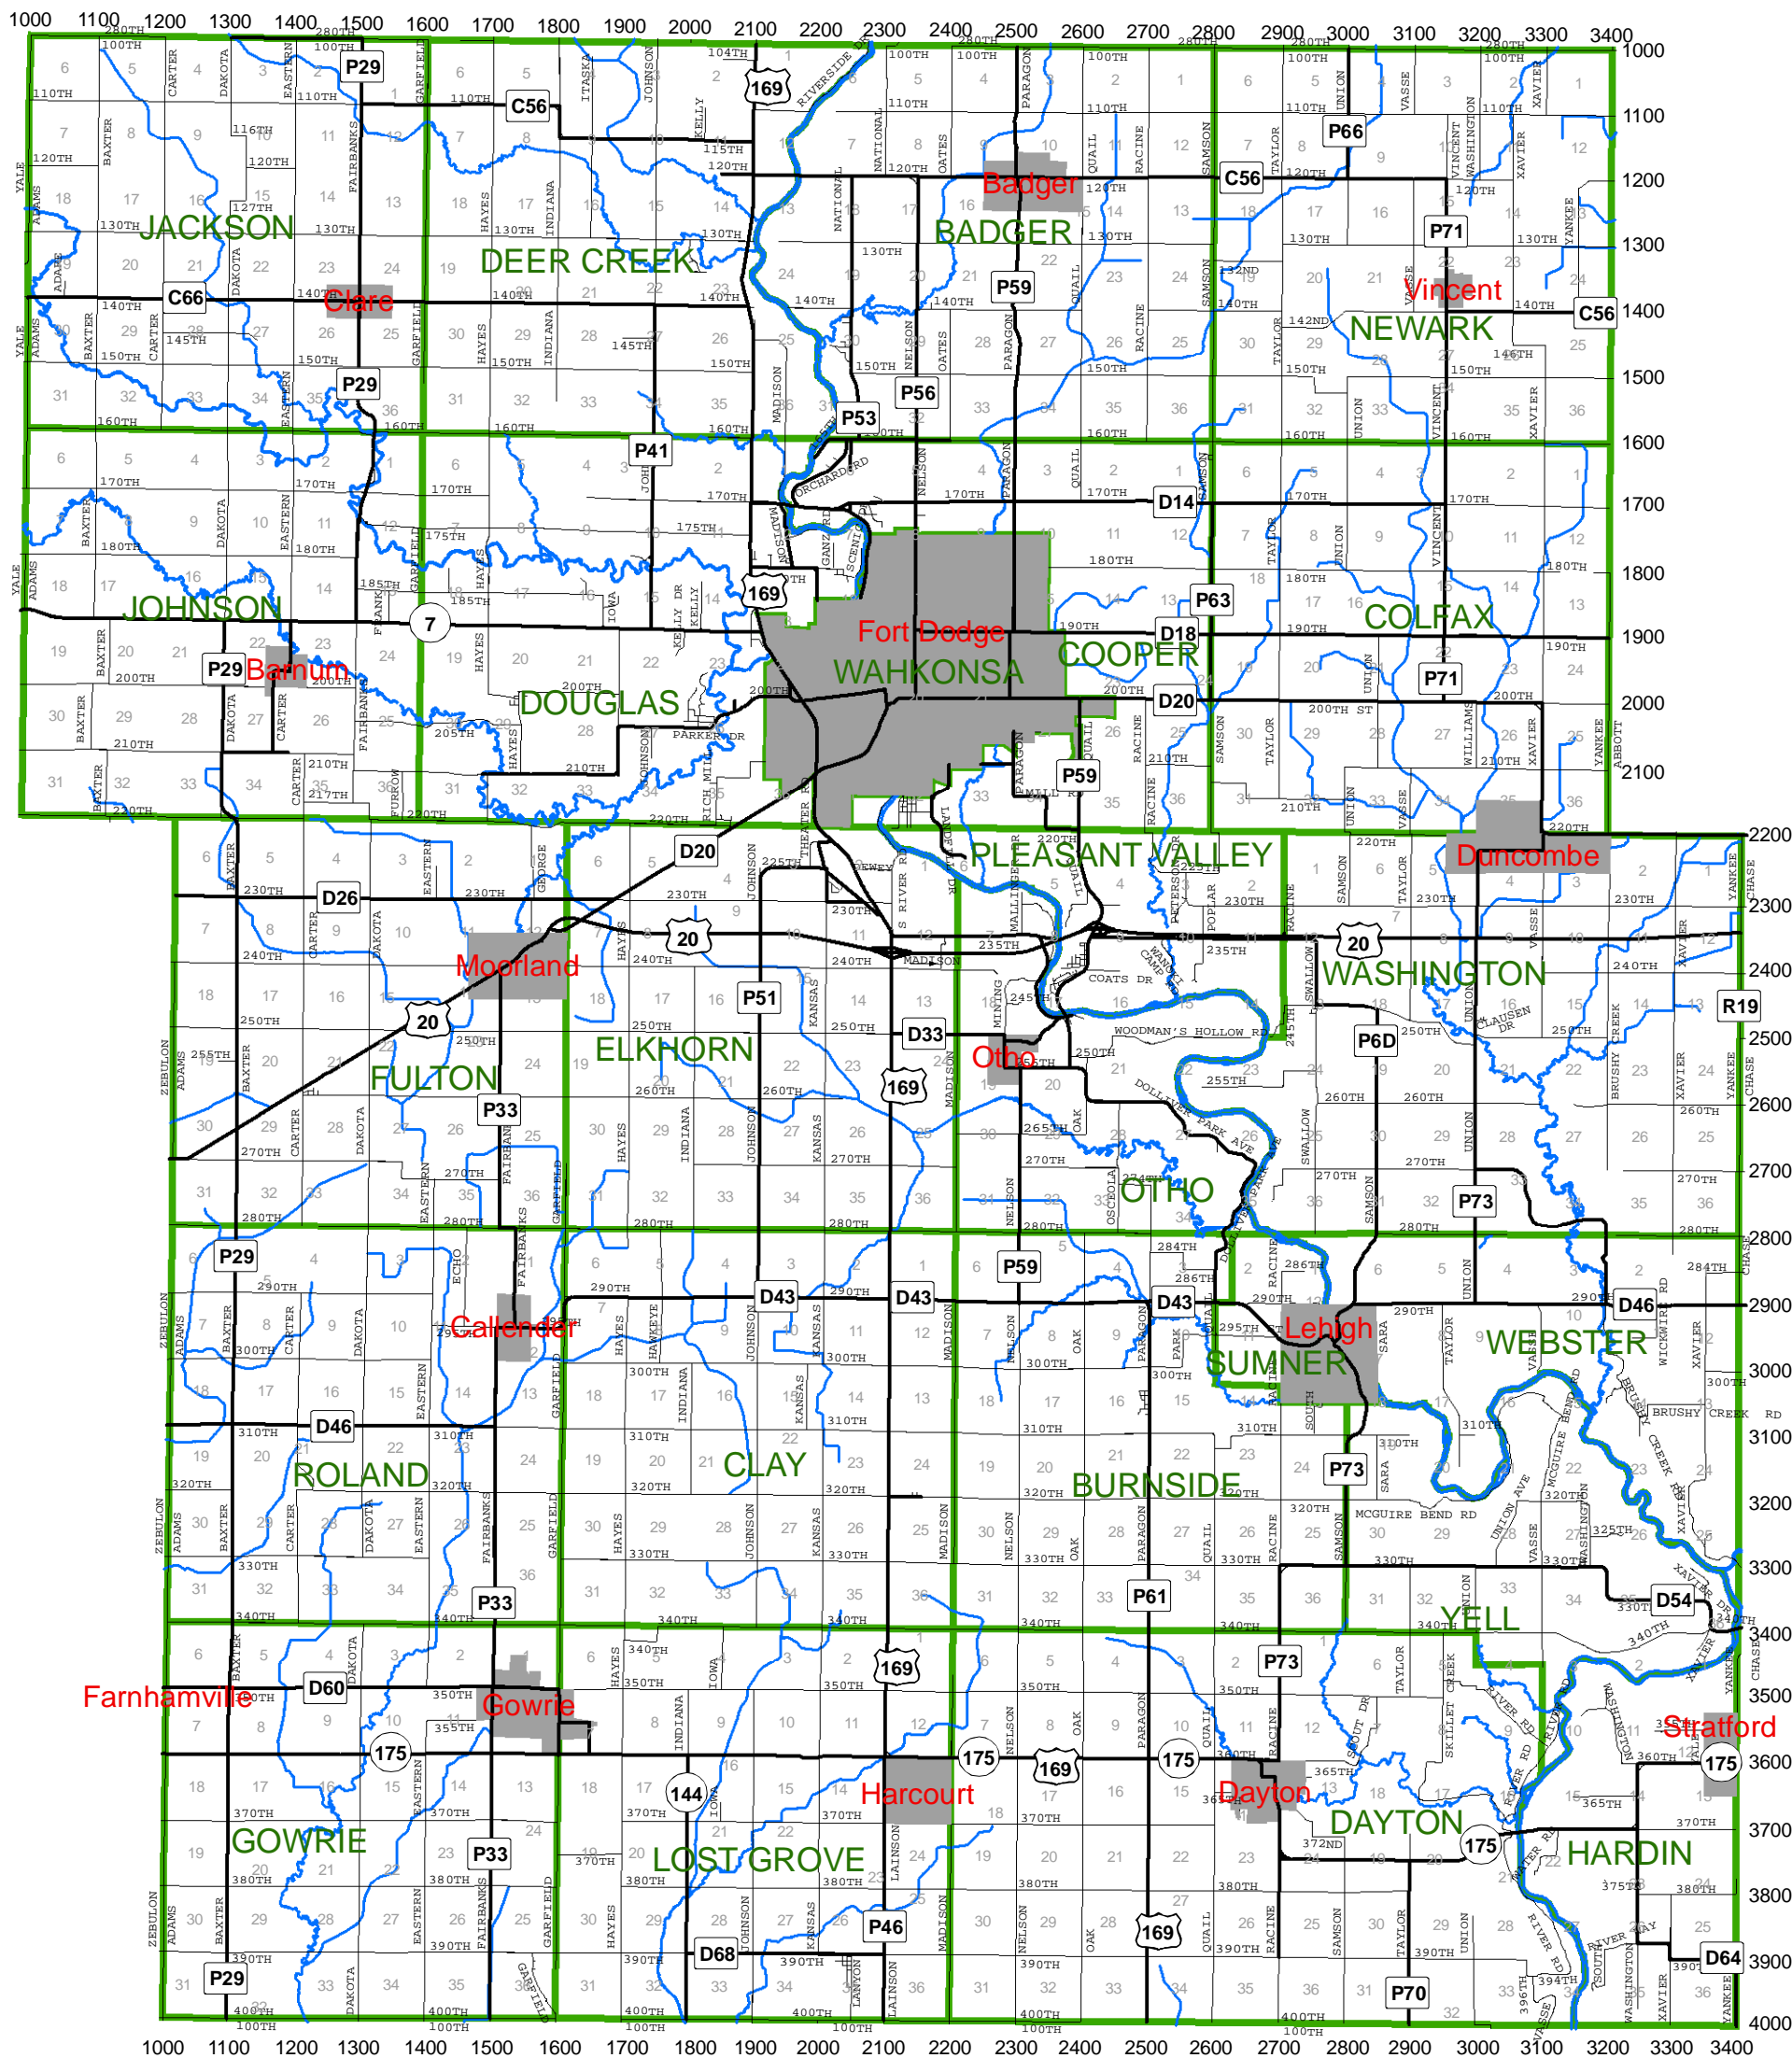

# Webster County Road Map

Webster County GIS Department  
 Courthouse  
 Fort Dodge, IA 50501  
 Prepared: August 2004

0 2.5 5 Miles

This map does not represent a survey.  
 No liability is assumed for the  
 accuracy of the data delineated herein  
 either expressed or implied by  
 Webster County or its employees.

- Political Townships
- Corporate Limits
- Roads
- Water