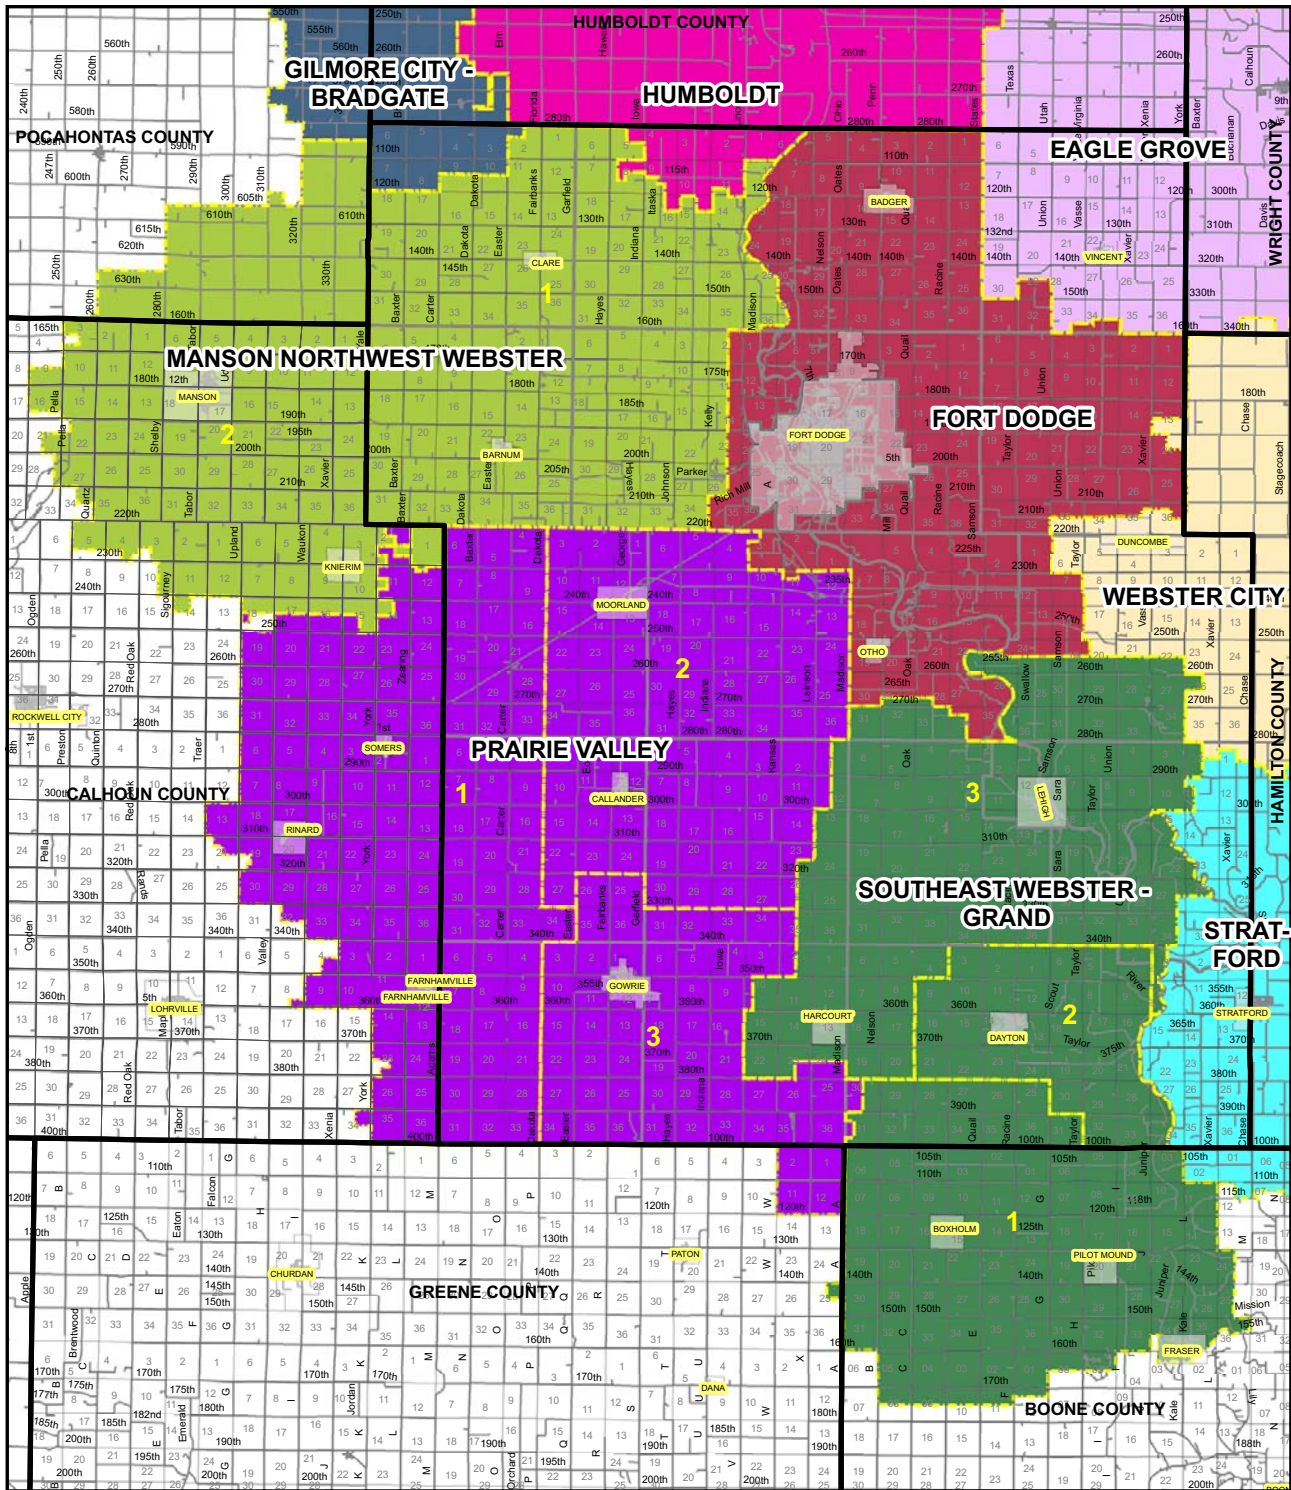

# WEBSTER COUNTY SCHOOL DISTRICTS

- |   |   |   |  |
|---|---|---|--|
|  | EAGLE GROVE COMMUNITY SCHOOL              |  | PRAIRIE VALLEY COMMUNITY SCHOOL          |
|  | FORT DODGE COMMUNITY SCHOOL               |  | SOUTHEAST WEBSTER-GRAND COMMUNITY SCHOOL |
|  | GILMORE CITY-BRADGATE COMMUNITY SCHOOL    |  | STRATFORD COMMUNITY SCHOOL               |
|  | HUMBOLDT COMMUNITY SCHOOL                 |  | WEBSTER CITY COMMUNITY SCHOOL            |
|  | MANSON NORTHWEST WEBSTER COMMUNITY SCHOOL |   |  |

Prepared by MIS Department  
 Courthouse  
 Fort Dodge, IA 50501

September 2007

-  School District Boundary
-  Townships
-  Roads
-  Cities

0 2.5 5 Miles