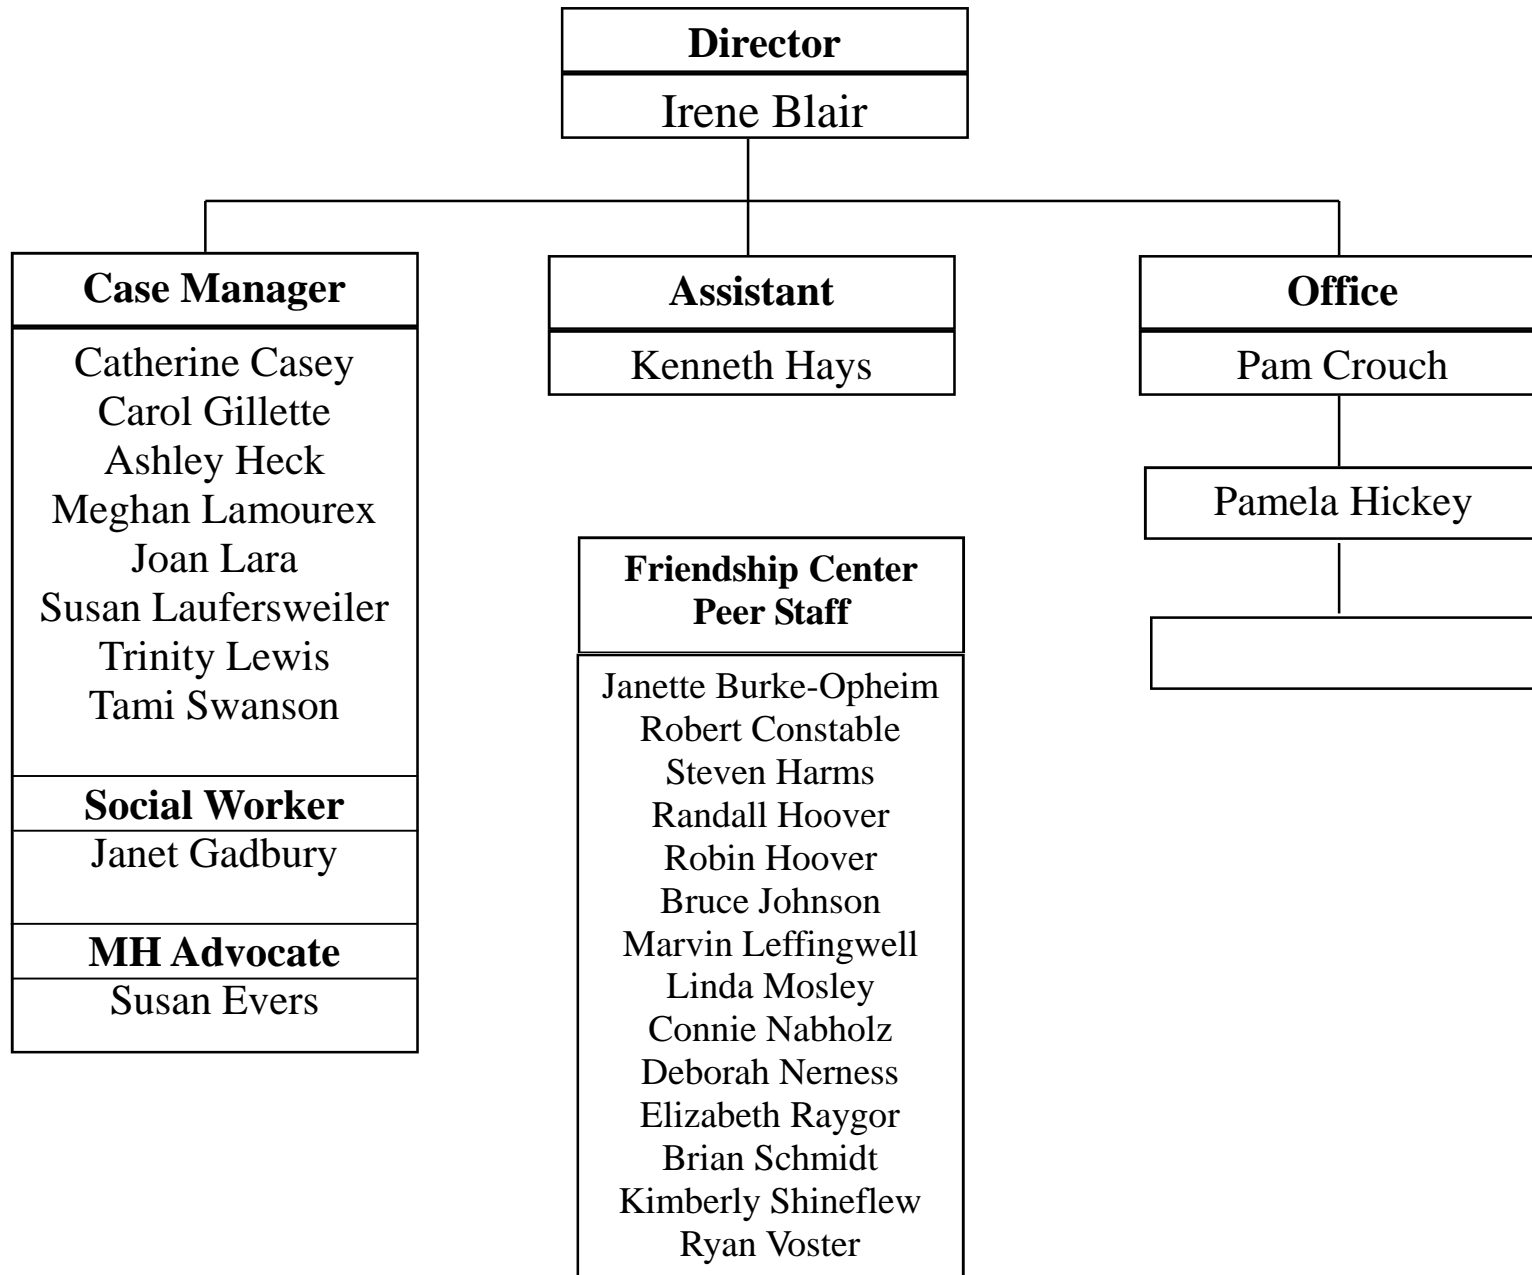

Webster County Board of health organization Chart 2012

Webster County Community services organization Chart 2012

**Webster County
Sheriff
Organization Chart 2012**

Webster County
Board of Supervisors
Organization Chart 2012

District 1
Keith Dencklau

District 2
Eddie Peterson

District 3
Bob Singer

District 4
Clark Fletcher

District 5
Phil Condon

Webster County Planning and zoning organization Chart 2012