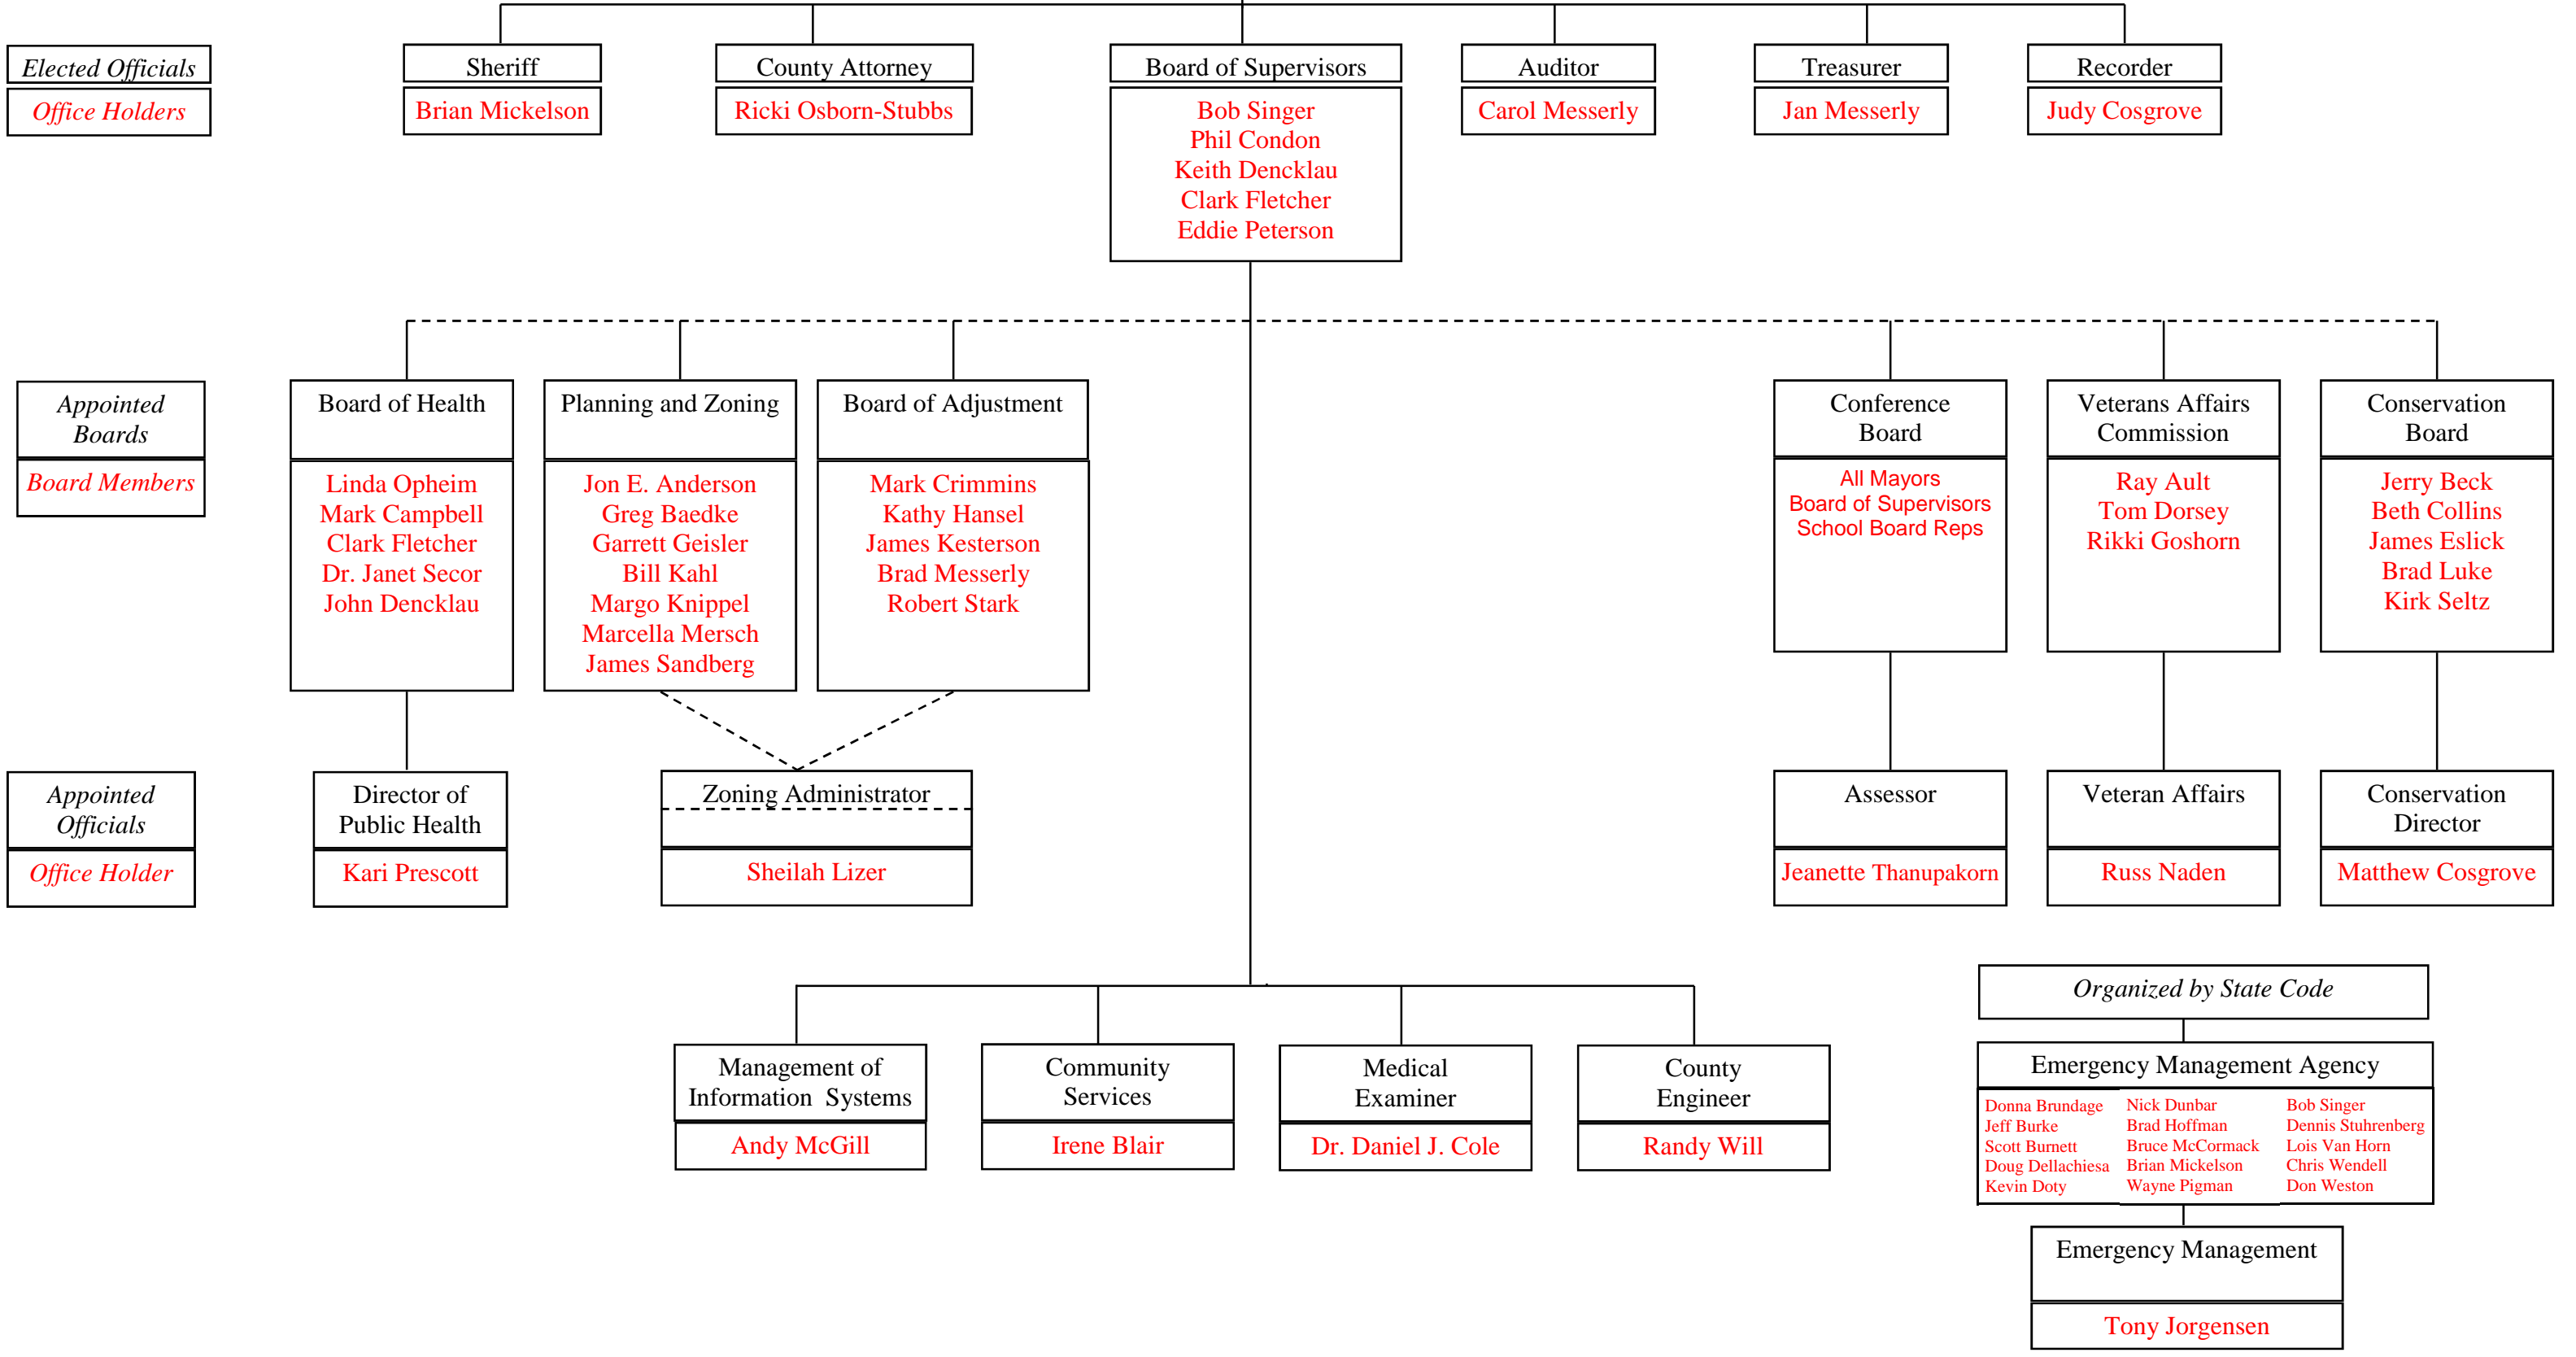

Voters of Webster County

Elected Officials
Office Holders

Appointed Boards
Board Members

Appointed Officials
Office Holder

Organized by State Code

Emergency Management Agency

Donna Brundage	Nick Dunbar	Bob Singer
Jeff Burke	Brad Hoffman	Dennis Stuhrenberg
Scott Burnett	Bruce McCormack	Lois Van Horn
Doug Dellachiesa	Brian Mickelson	Chris Wendell
Kevin Doty	Wayne Pigman	Don Weston

Emergency Management

Tony Jorgensen

Voters of Webster County