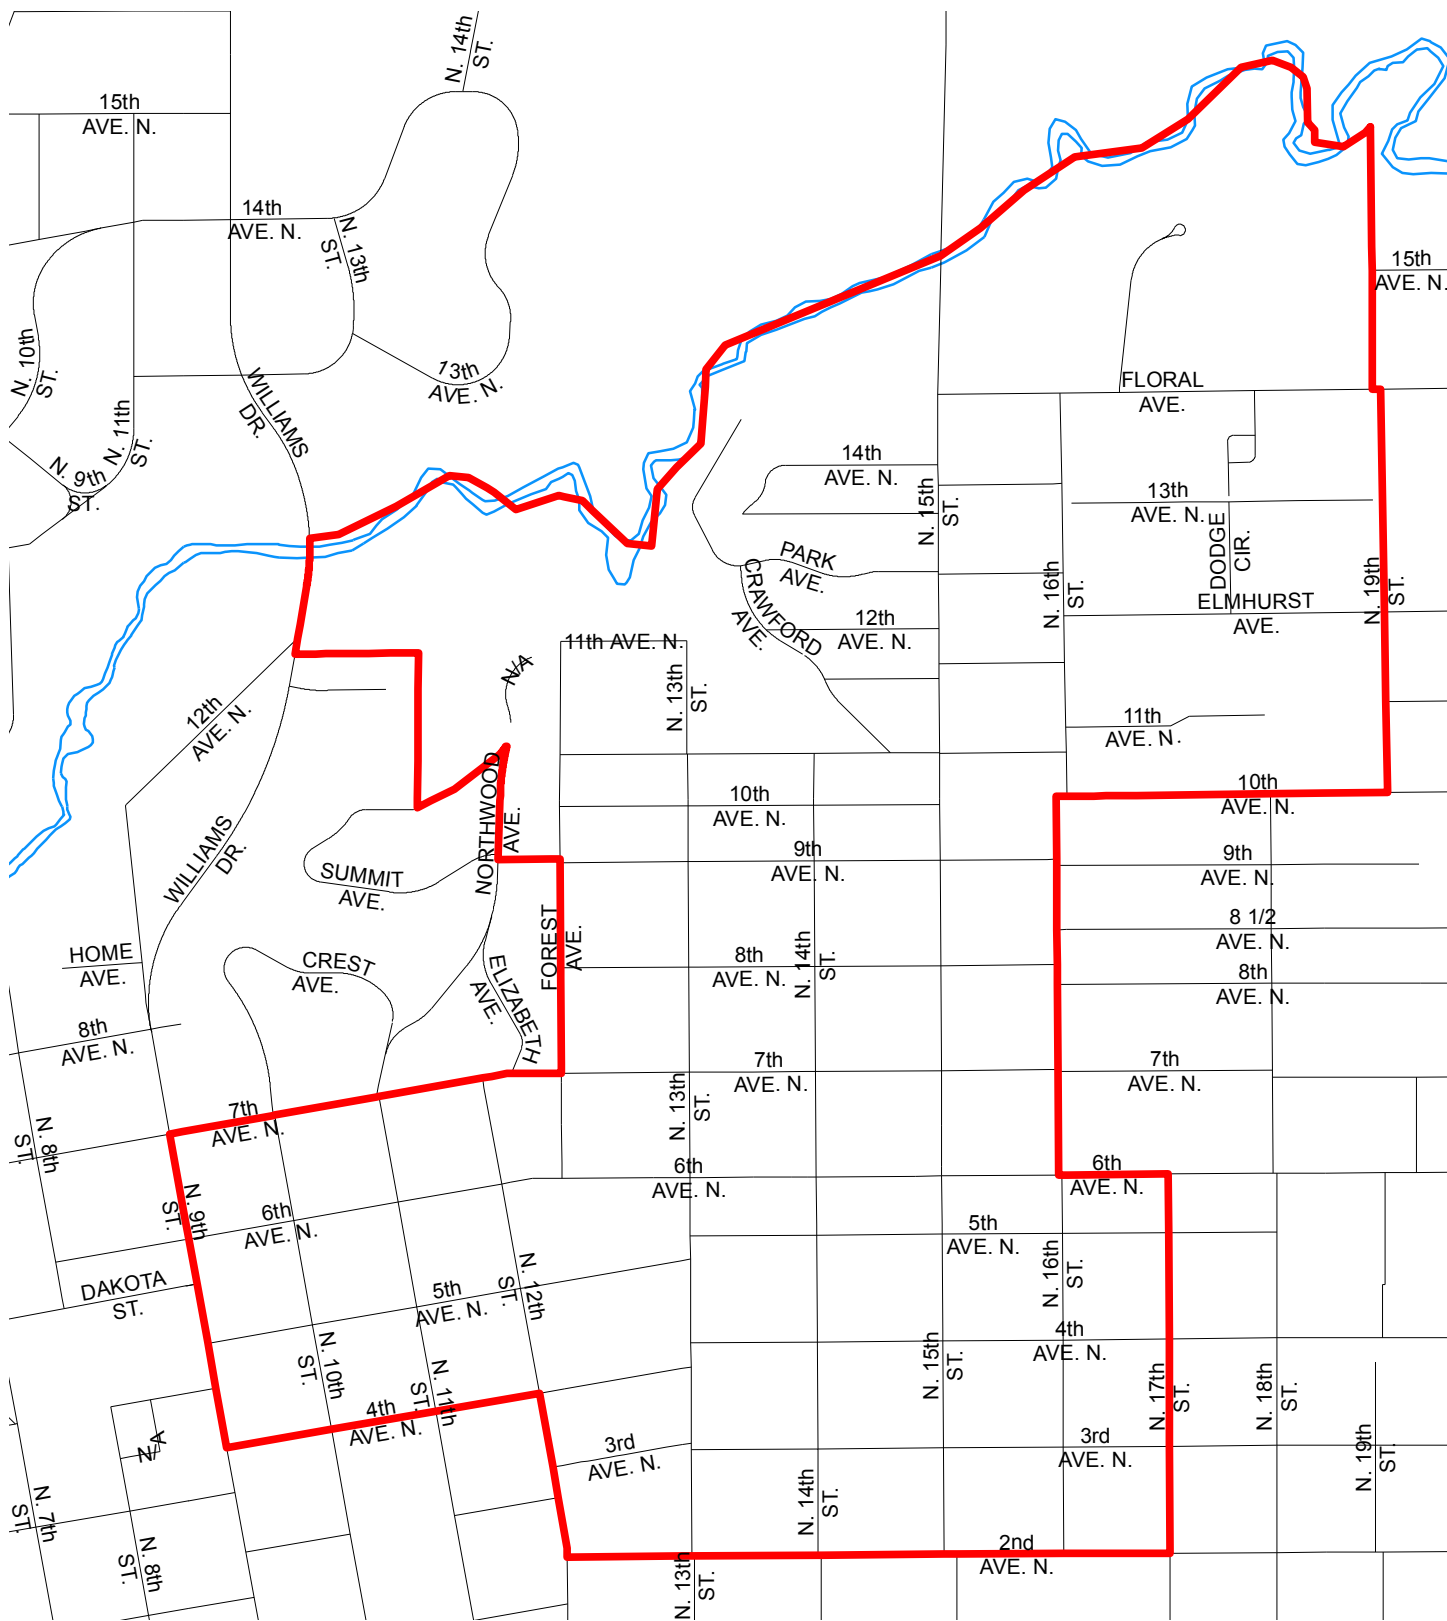

FORT DODGE 2

FIRST PRESBYTERIAN CHURCH

Prepared by MIS Department
 Courthouse
 Fort Dodge, IA 50501
 March 2012

1 inch = 0.13 miles

- FD2 Precinct
- + Corporate Limits
- + Railroads
- Rivers and Streams