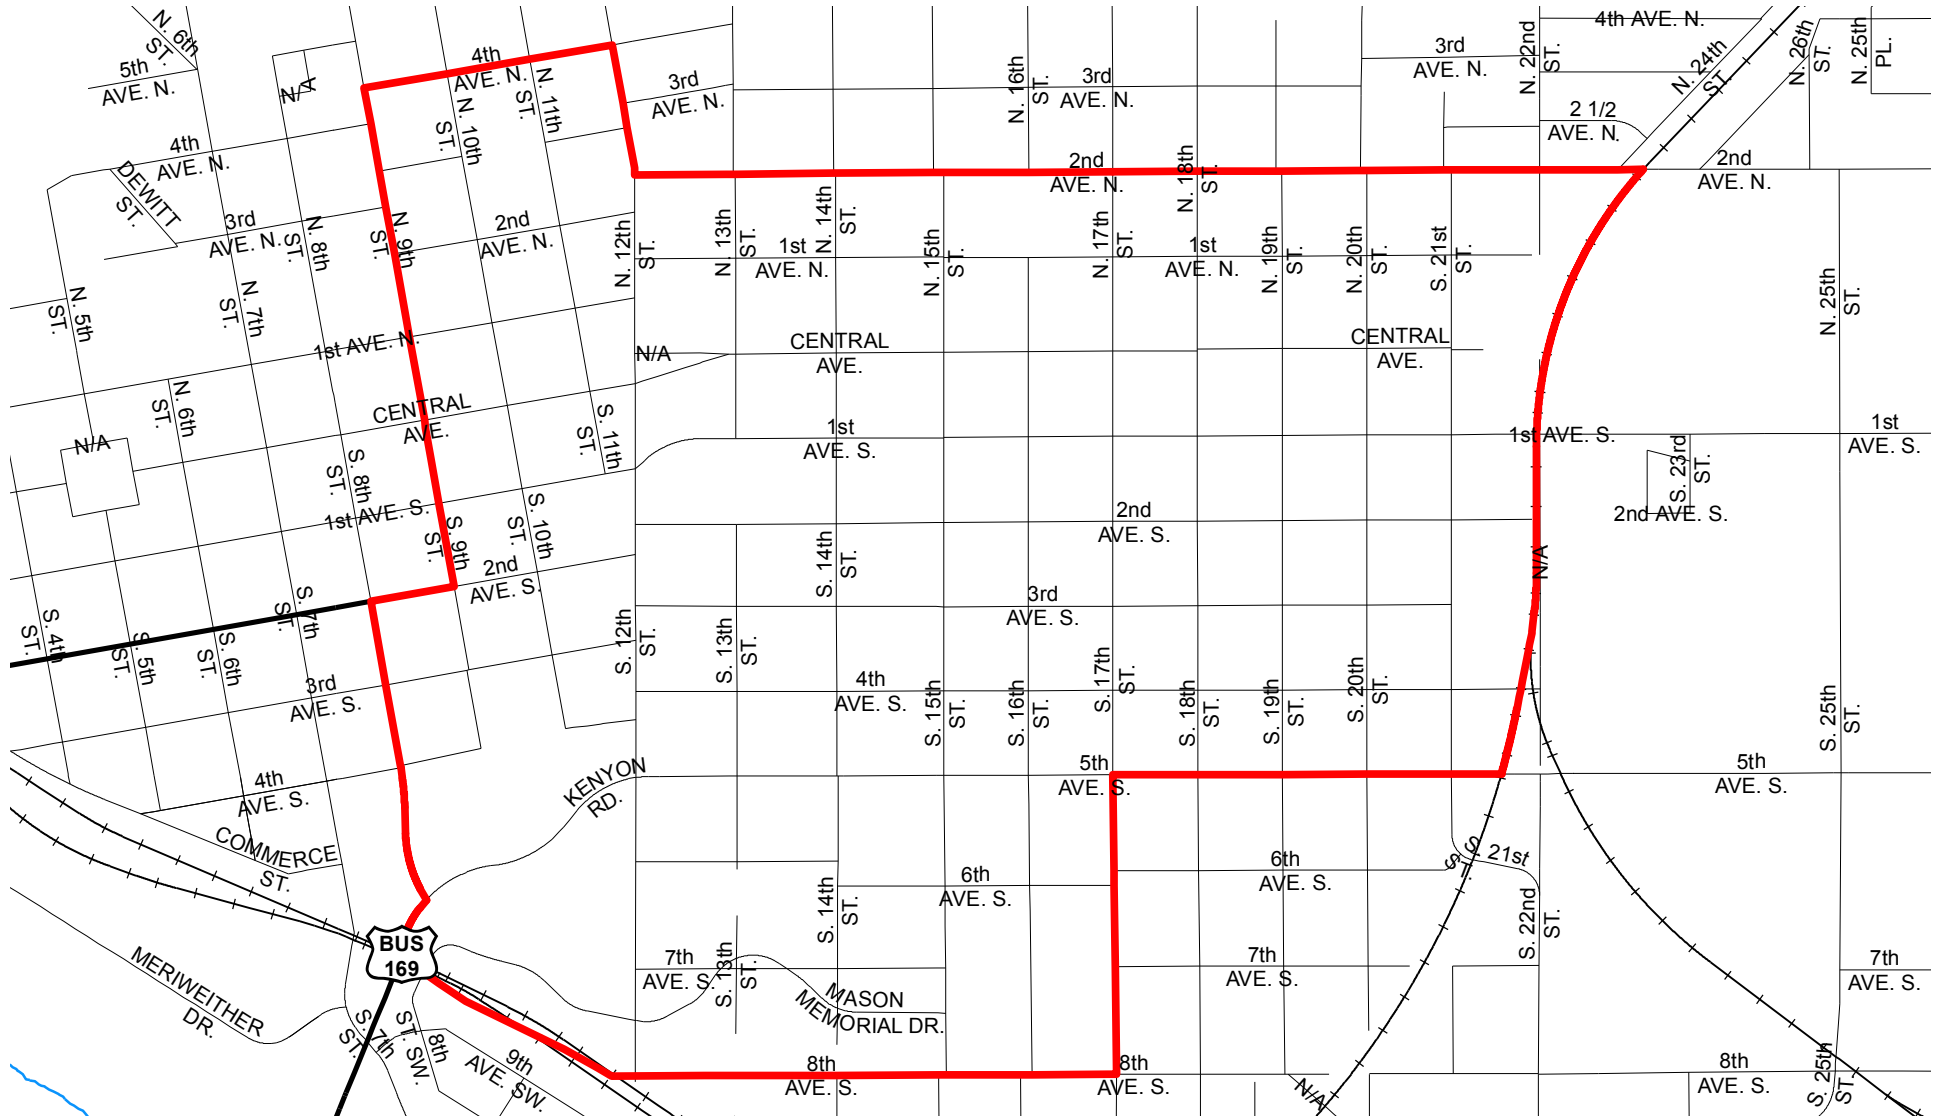

FORT DODGE 7 AREY EDUCATION CENTER

Prepared by MIS Department
 Courthouse
 Fort Dodge, IA 50501
 March 2012

1 inch = 0.16 miles

- FD7 Precinct
- Corporate Limits
- + Railroads
- Rivers and Streams