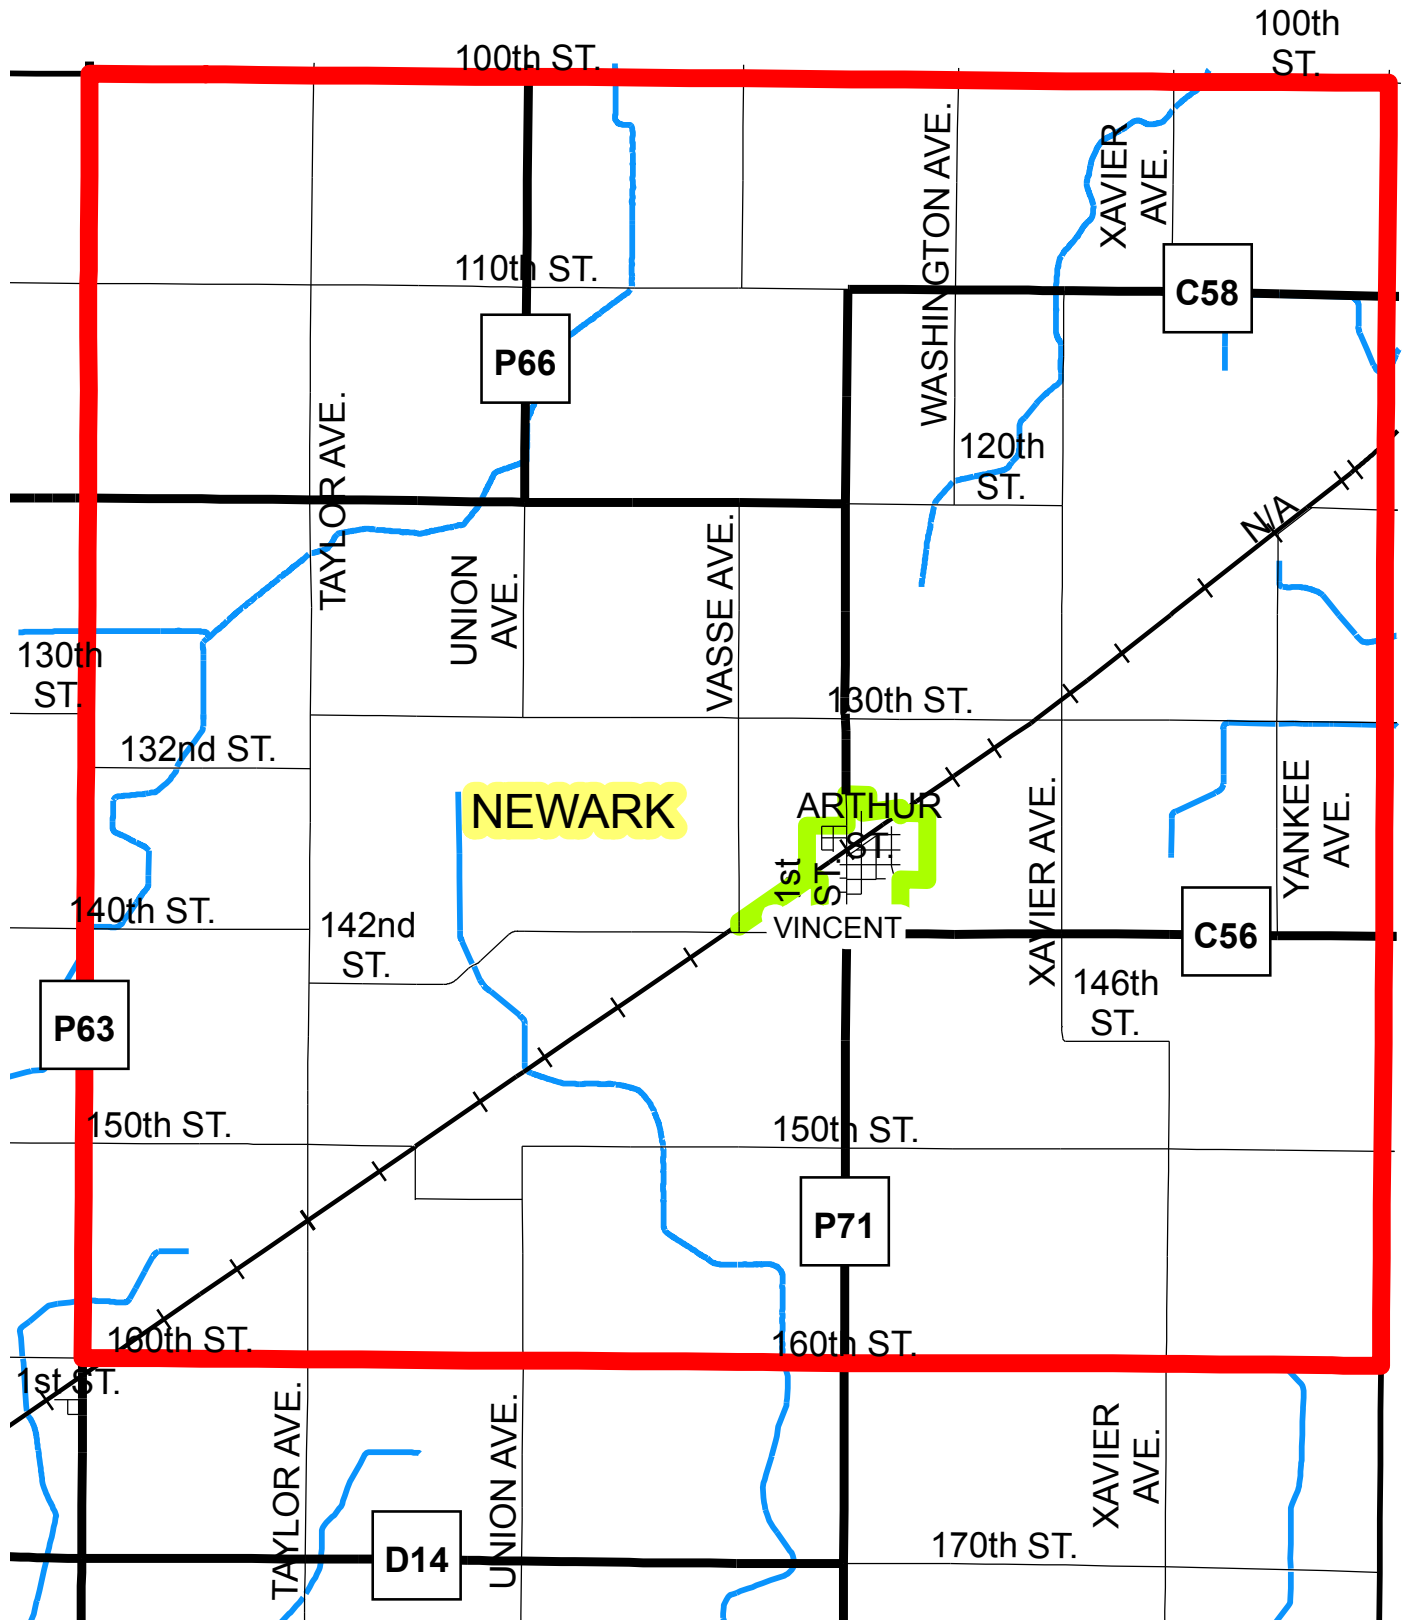

NEWARK VINCENT FIRE STATION

Prepared by MIS Department
 Courthouse
 Fort Dodge, IA 50501
 March 2012

1 inch = 0.89 miles

- Newark_Precinct
- Corporate Limits
- + Railroads
- Rivers and Streams